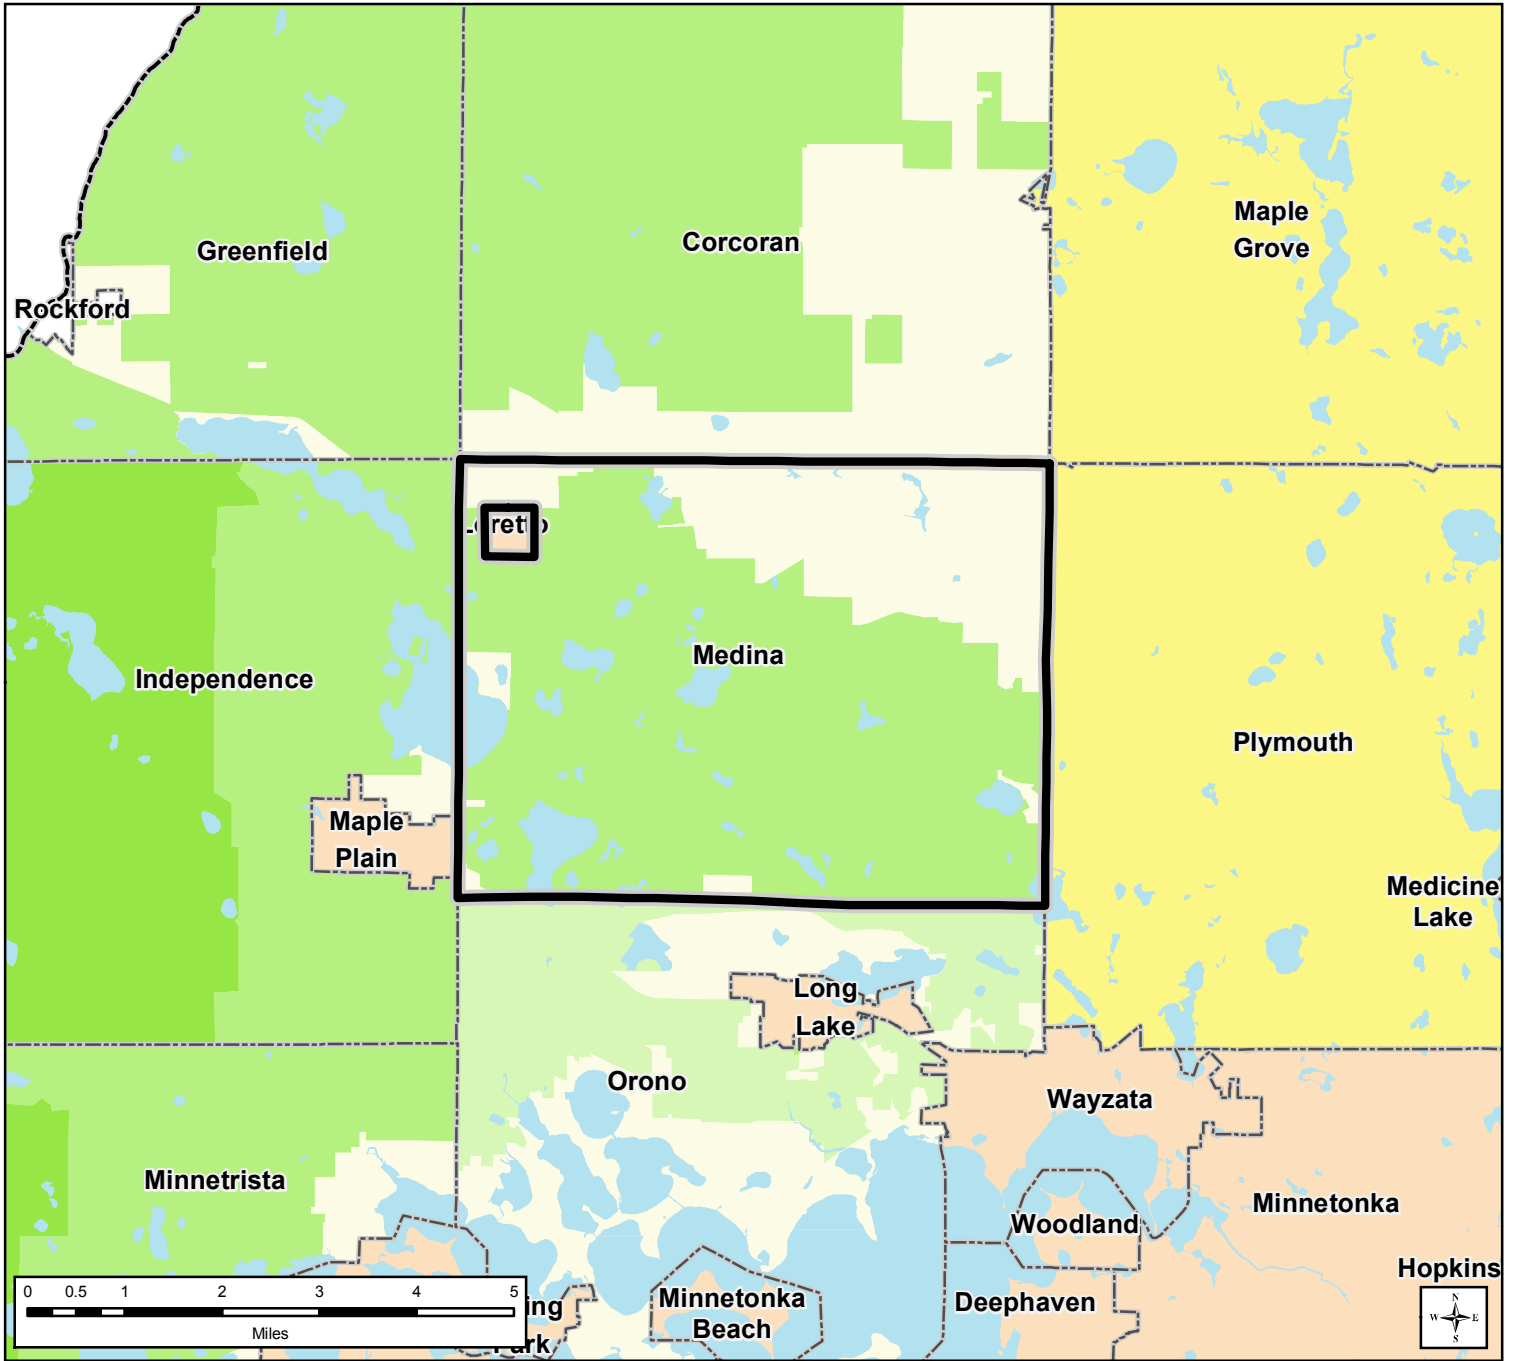

Community Designations

City of Medina, Hennepin County

Community Designations

- | | | | |
|---|------------------------------------|---|------------------------|
|  | Outside Council planning authority |  | Emerging Suburban Edge |
|  | Agricultural |  | Suburban Edge |
|  | Rural Residential |  | Suburban |
|  | Diversified Rural |  | Urban |
|  | Rural Center |  | Urban Center |

-  County Boundaries
-  City and Township Boundaries
-  Lakes and Major Rivers