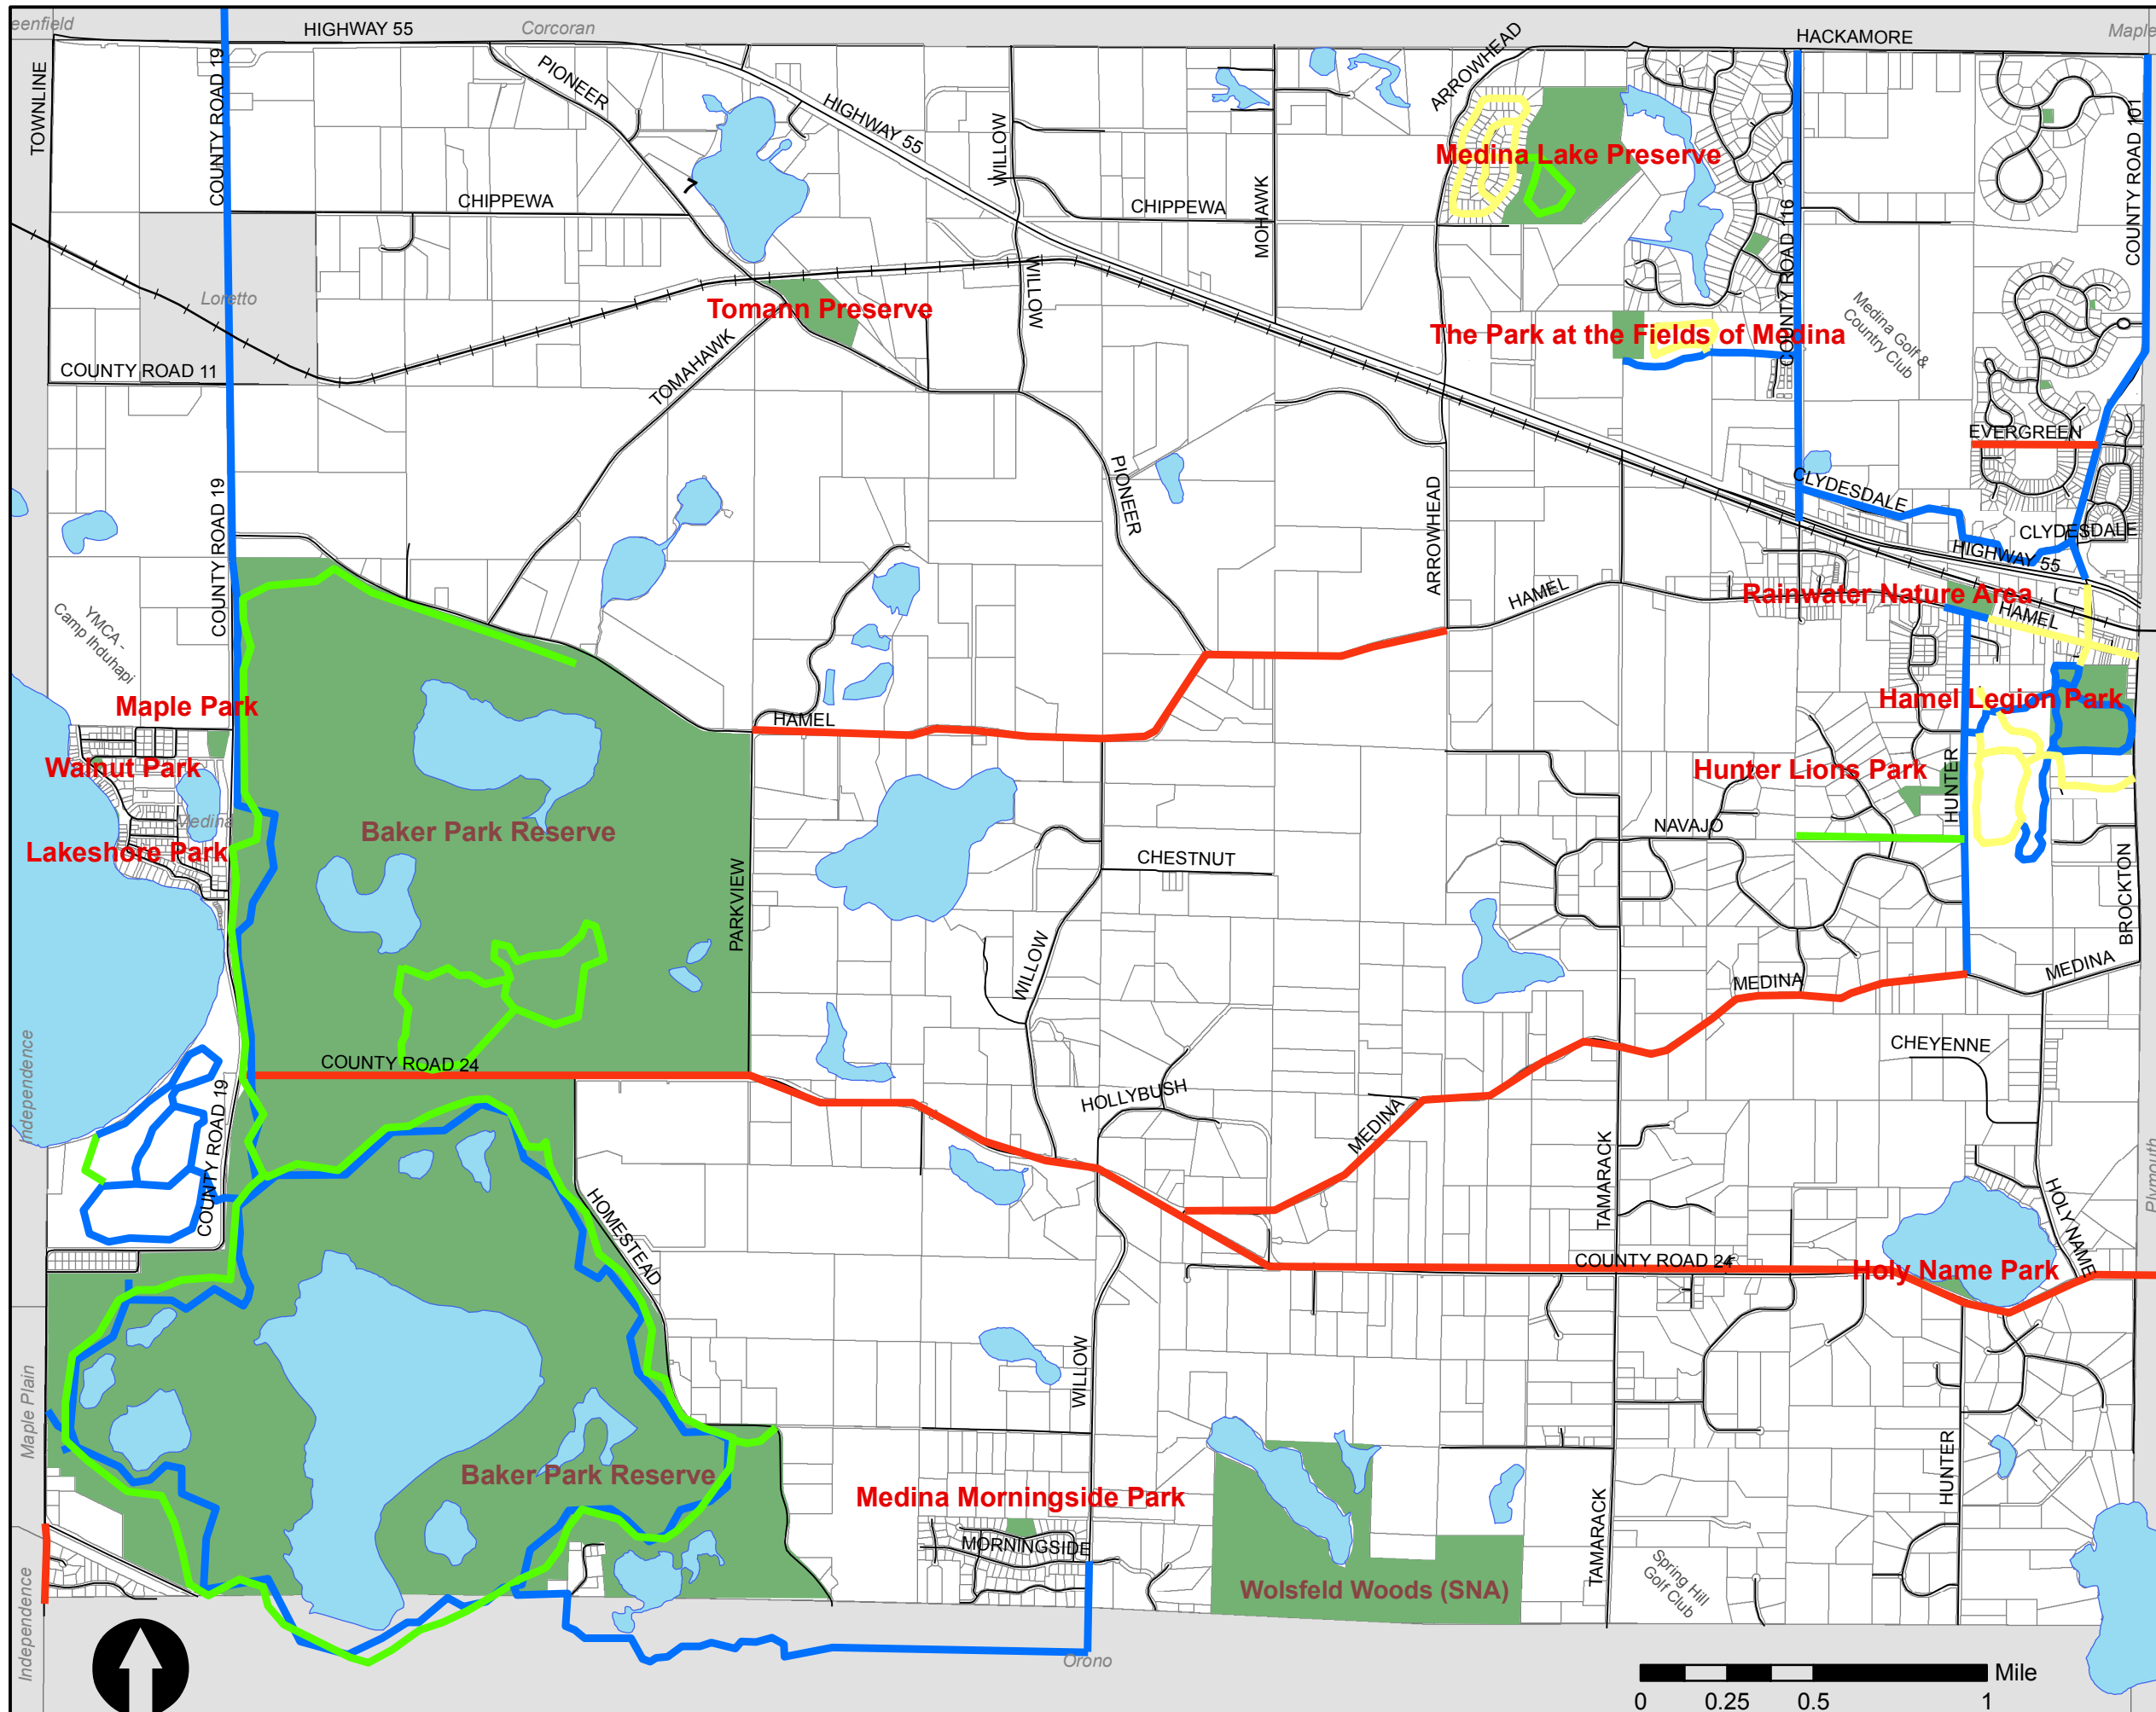

MEDINA

Existing Park and Trail Map

Legend

Trail Surface Type

-  Paved
-  Shoulder
-  Turf
-  Sidewalk

Map Date: May 14, 2013

Scale: 1:30,000