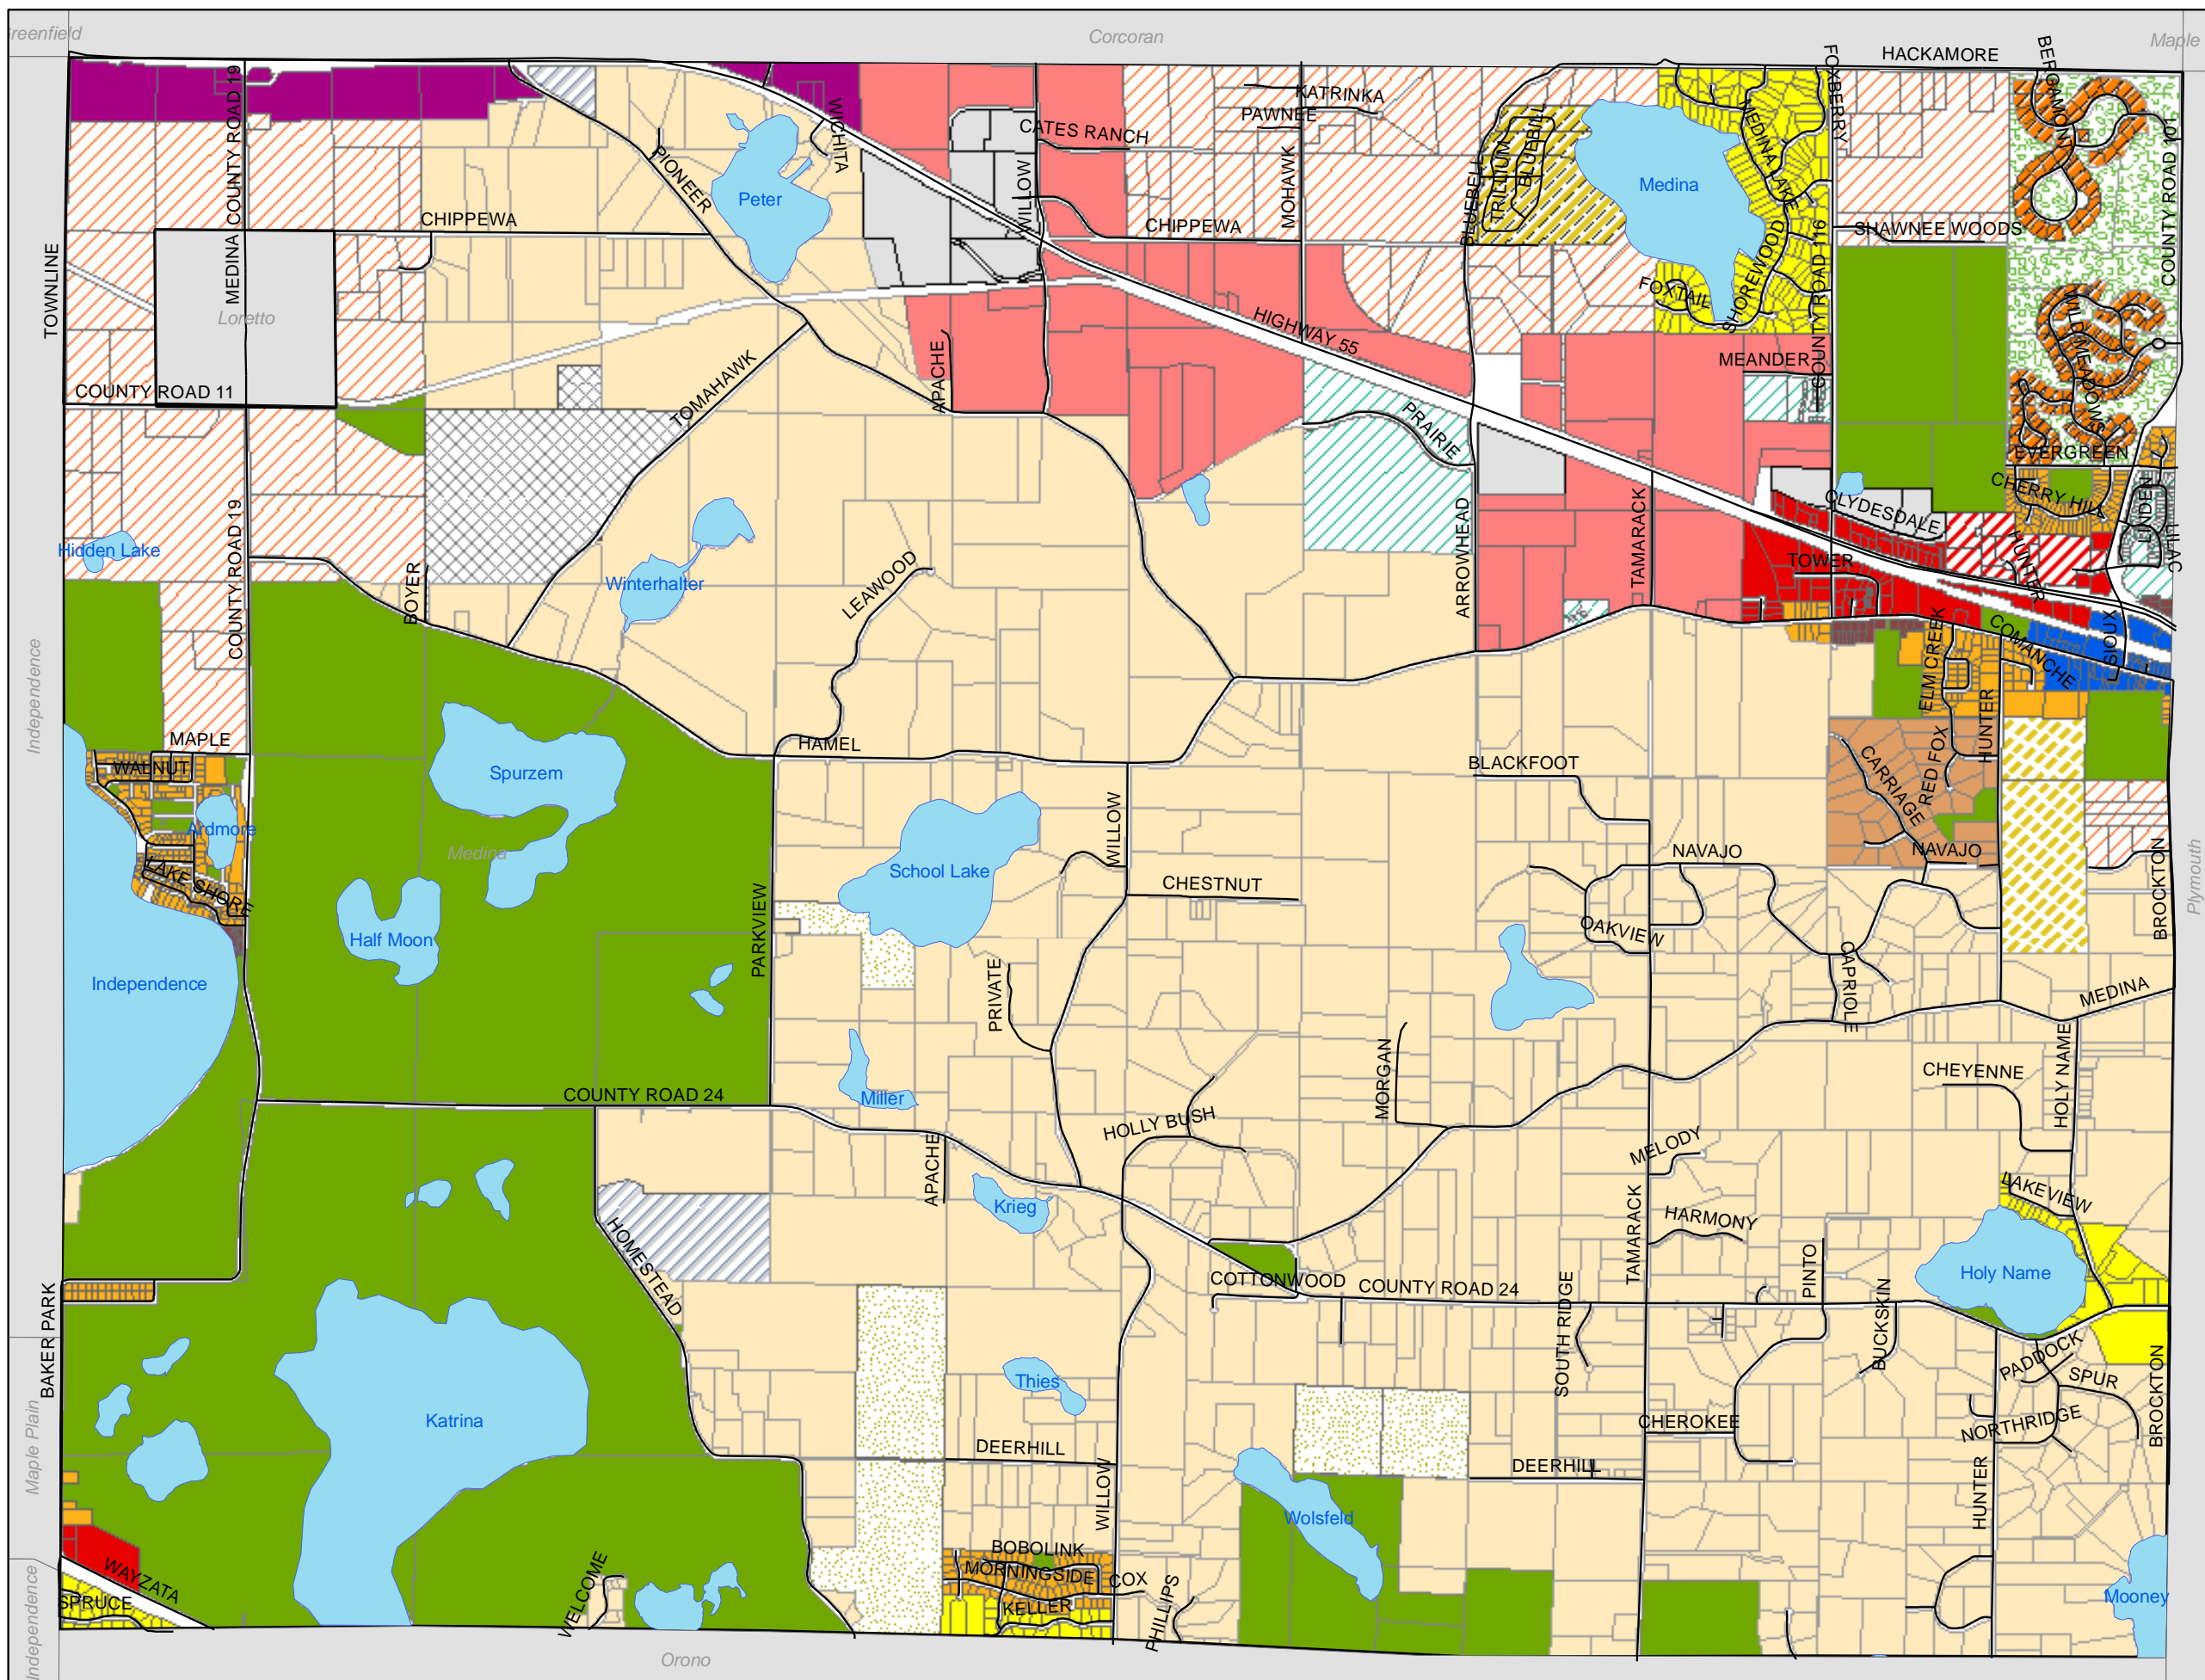

# Map 7-1 City of Medina Zoning Map

**Legend**

**Medina Zoning Districts**

**ZONING**

- AG Agricultural Preservation
- RR Rural Residential
- RR-UR (Urban Reserve)
- RR-1 Rural Residential 1
- RR-2 Rural Residential 2
- SR Suburban Residential
- UR Urban Residential
- MR Multi-Family Residential
- RCH Rural Commercial Holding
- UC Urban Commercial
- UH Uptown Hamel
- BP Business Park
- IP Industrial Park
- PS Public/Semi-Public
- PUD Planned Unit Development
- PUD-SFR (Single Family Res.)
- PUD-UC Urban Commercial
- PUD1 Planned Unit Development 1
- PUD2 Planned Unit Development 2
- Sanitary Landfill (Closed)
- Open Space