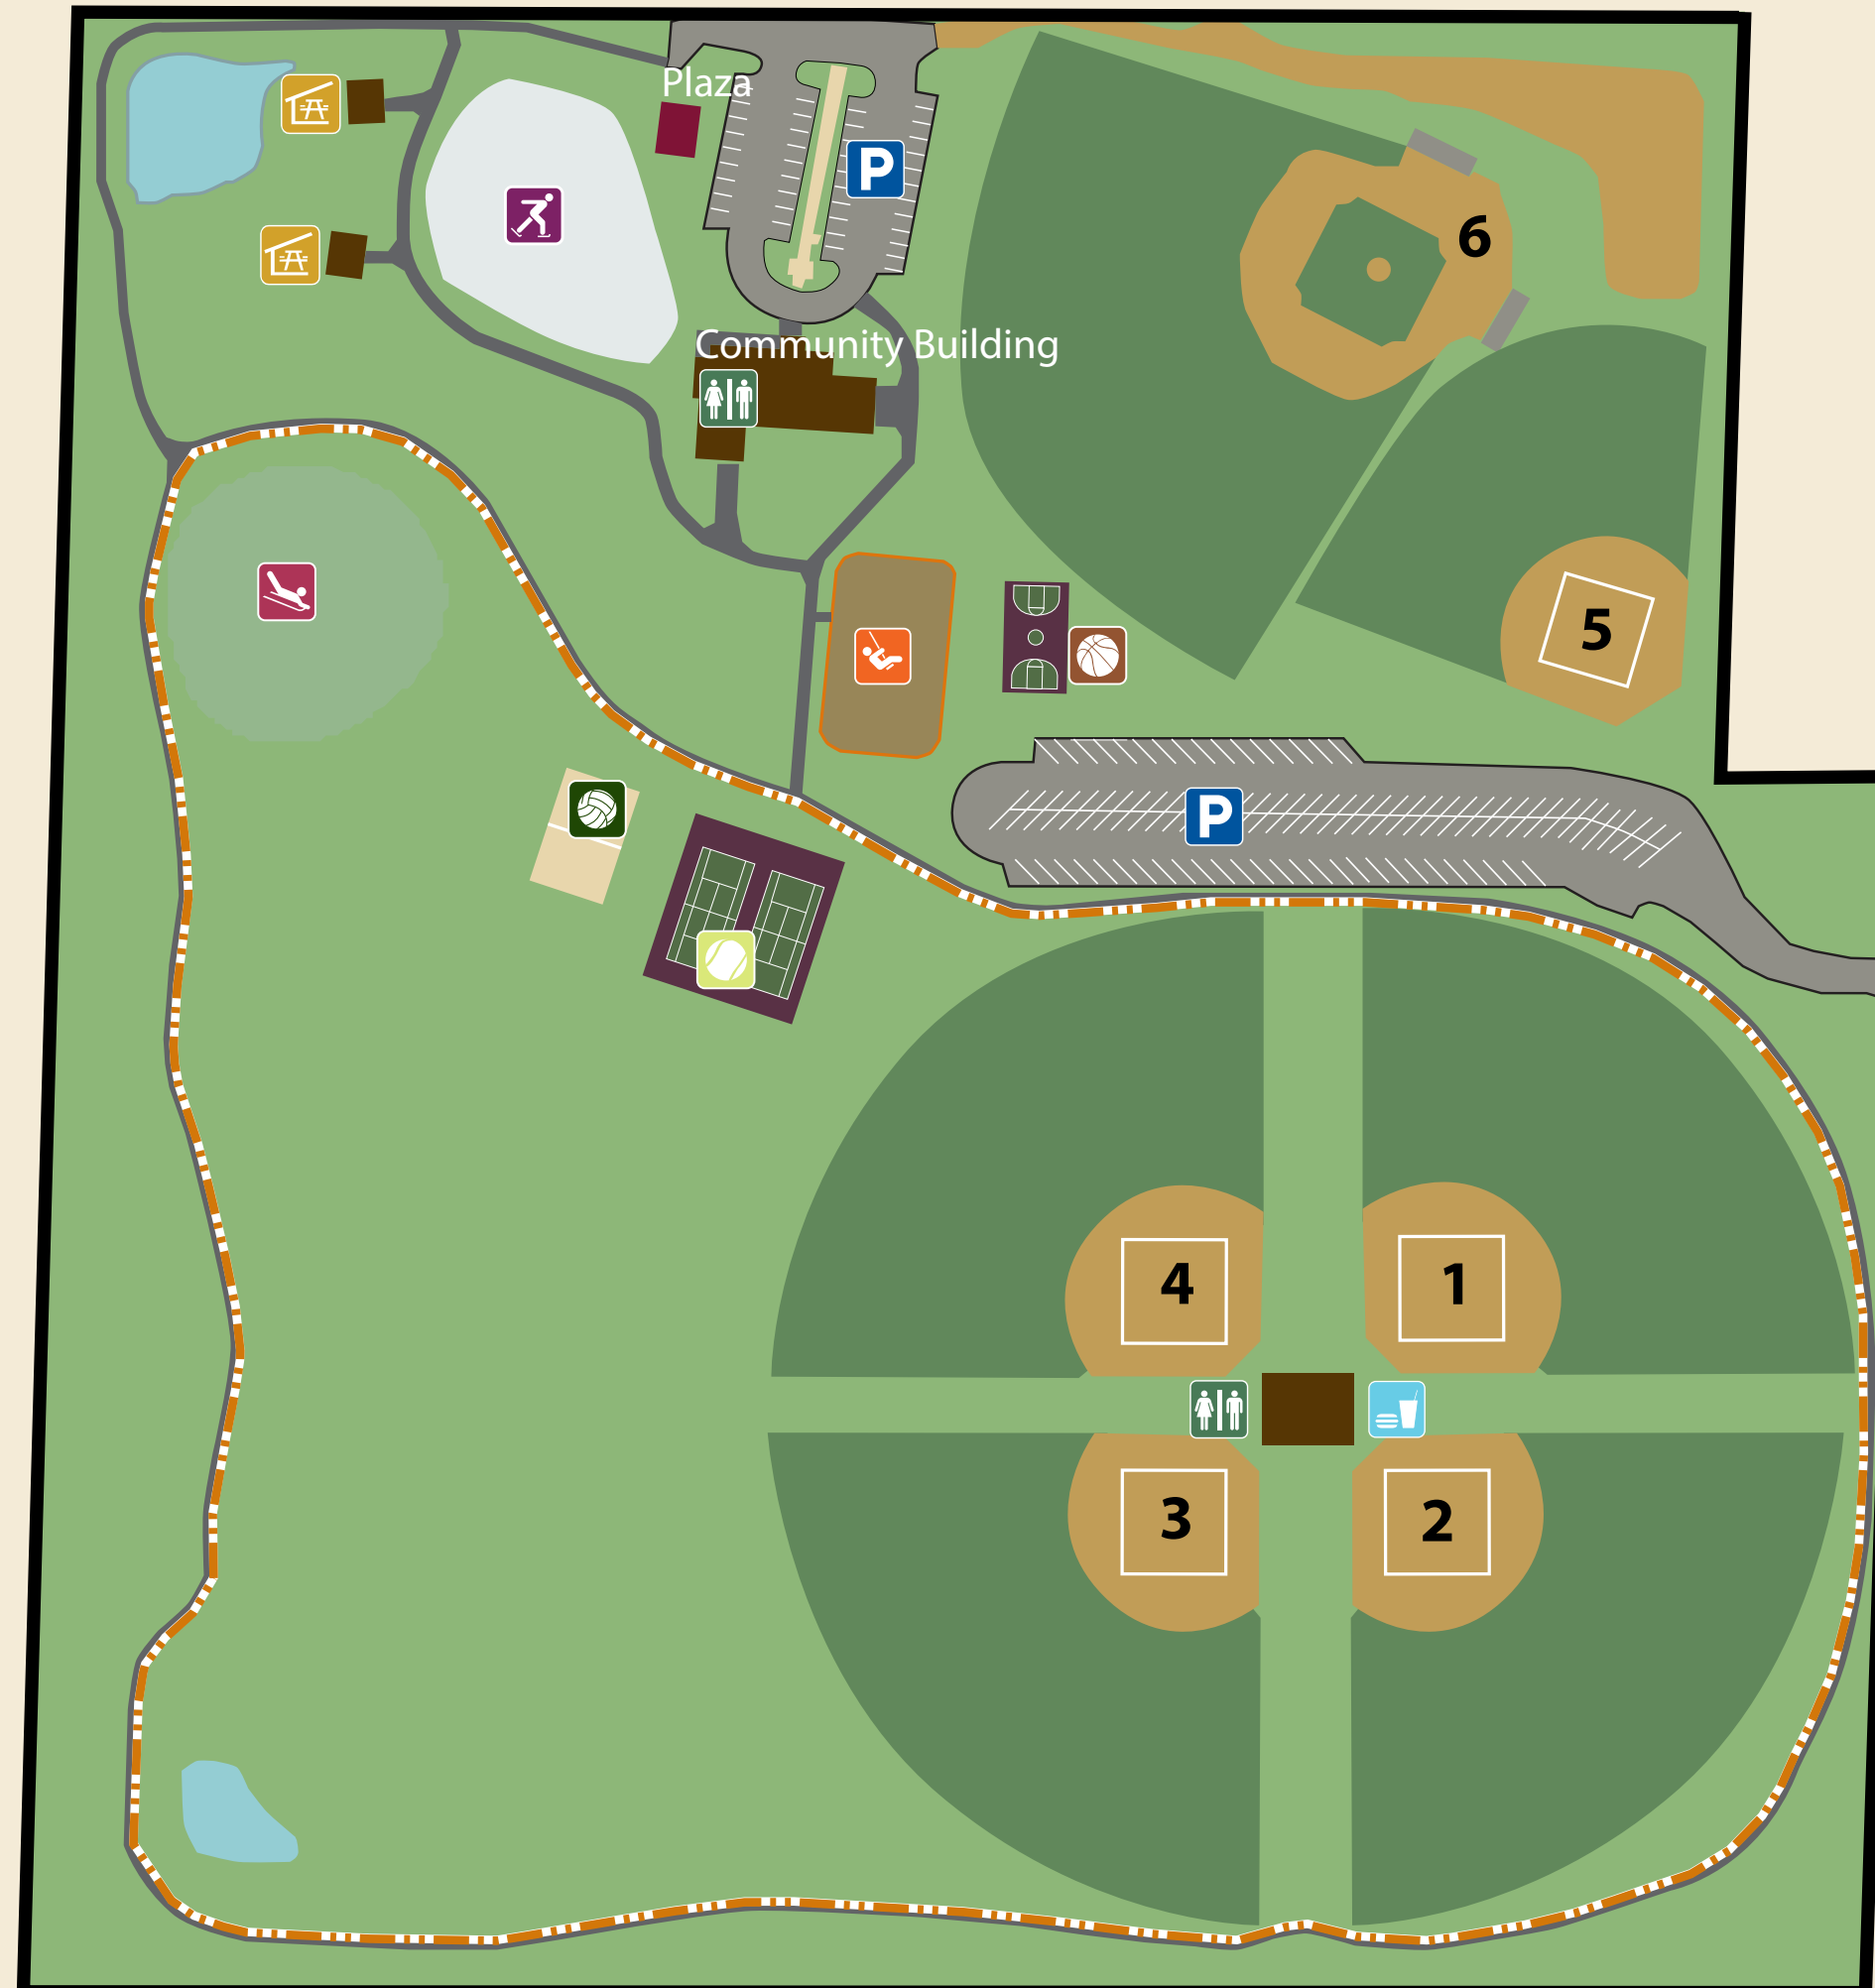

HAMEL LEGION PARK

PARK MAP LEGEND

-  Playground
-  Picnic Shelter
-  Rest Rooms
-  Concessions
-  Parking
-  Volleyball Court
-  Tennis Court
-  Basketball Court
-  Ice Skating Rink
-  Sledding Hill

PARK TRAIL LEGEND

-  Main Loop = .75 Miles

MEDINA

Hamel Legion / Hunter Lions Trails

CITY TRAIL LEGEND

-  City Streets
-  City Trails
-  Hamel Legion / Hunter Lions Trail = .56 Mile
-  Wooded Trail = .40 Mile
-  Park Boundary

PARK RULES

Park Hours: Sunrise to 10 p.m.

- Pets must be on leash and pet waste picked up
- Tobacco use is prohibited
- No glass containers
- No motorized vehicles
- No overnight parking
- No rollerskating, rollerblading, or skateboarding on court surfaces
- KEEP YOUR PARK CLEAN – use trash and recycle containers