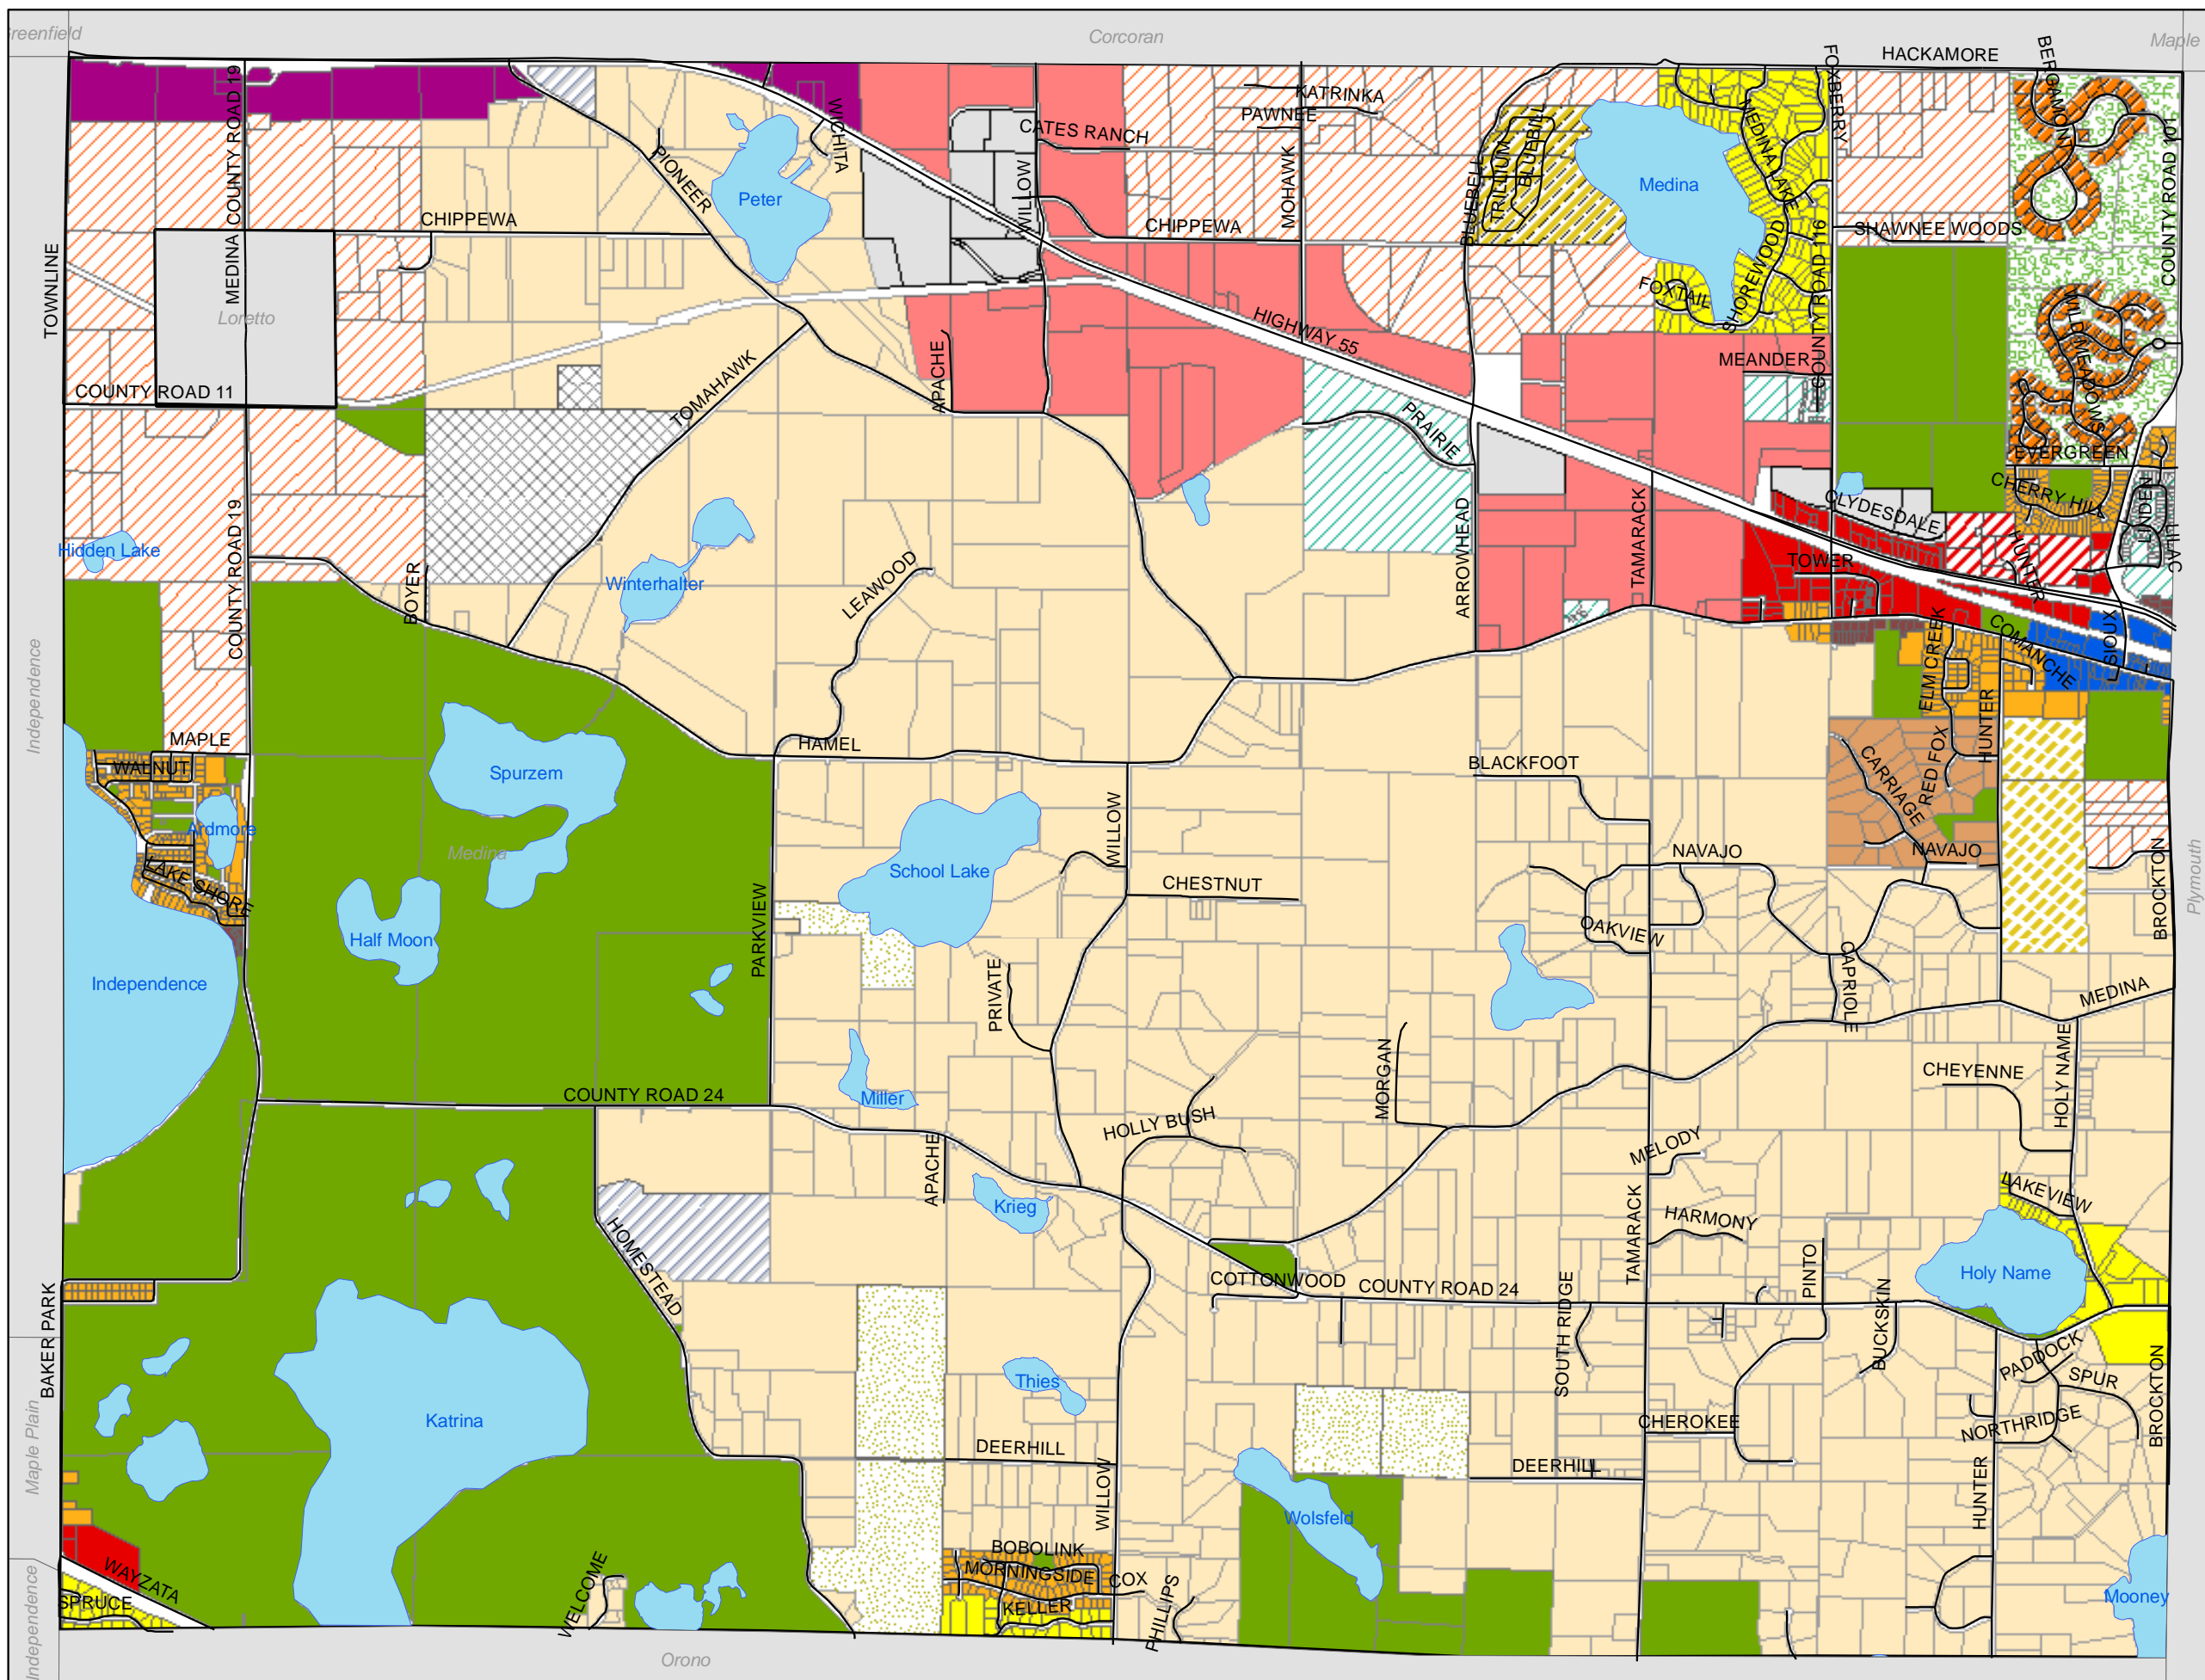

Map 7-1 City of Medina Zoning Map

Legend

Medina Zoning Districts

ZONING

- AG Agricultural Preservation
- RR Rural Residential
- RR-UR (Urban Reserve)
- RR-1 Rural Residential 1
- RR-2 Rural Residential 2
- SR Suburban Residential
- UR Urban Residential
- MR Multi-Family Residential
- RCH Rural Commercial Holding
- UC Urban Commercial
- UH Uptown Hamel
- BP Business Park
- IP Industrial Park
- PS Public/Semi-Public
- PUD Planned Unit Development
- PUD-SFR (Single Family Res.)
- PUD-UC Urban Commercial
- PUD1 Planned Unit Development 1
- PUD2 Planned Unit Development 2
- Sanitary Landfill (Closed)
- Open Space